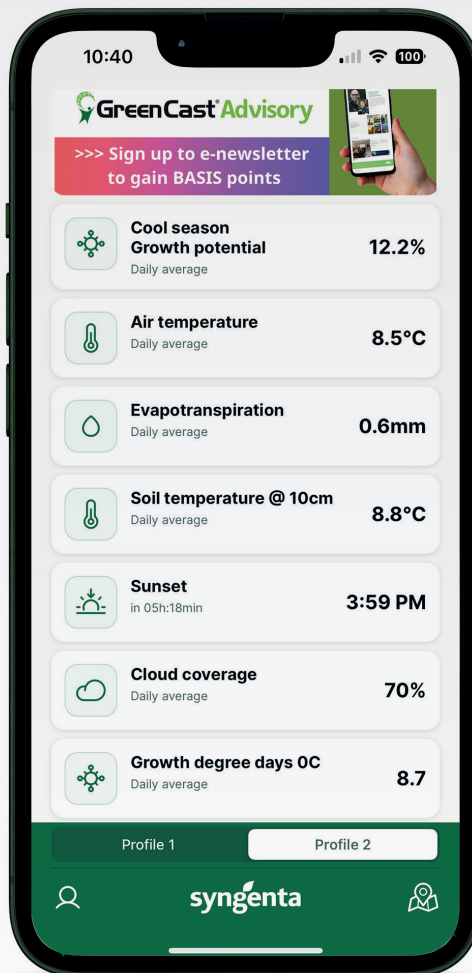

DATA AT YOUR FINGERTIPS TO MAKE MORE INFORMED TURF MANAGEMENT DECISIONS

GET SET FOR GROWTH

TURF GROWTH IS OFTEN WILDLY INCONSISTENT THROUGH THE SPRING. UNDERSTANDING WEATHER PATTERNS FOR CONSISTENT GROWTH IS ESSENTIAL TO HELP GUIDE RECOVERY FROM WINTER DAMAGE AND TO BETTER TIME ALL MANAGEMENT DECISIONS. TURF ADVISOR GIVES YOU THE DATA TO DECIDE.

TURF ADVISOR TOOLS

Pick the appropriate Turf Advisor tools for your dashboard and prioritise their order, to better understand turf growth patterns and when to act.

GROWTH POTENTIAL

The Turf Advisor Growth Potential model links temperature to patterns of turf growth. It shows recent days GP and forecasts for the coming week. Expressed as a % of optimum growing conditions.

EVAPOTRANSPIRATION

Evapotranspiration can help us understand moisture patterns and plant irrigation needs in the spring. Forecasts of evapotranspiration help manage any deficits earlier and more effectively.

SUNSET

The day length and sun path affect light availability and strength, which influences growth rates. Along with available daylight hours to do jobs.

AIR TEMPERATURE

Air temperature gives the fastest reflection of conditions that will influence growth. Understanding day/night temperatures paints a clearer picture.