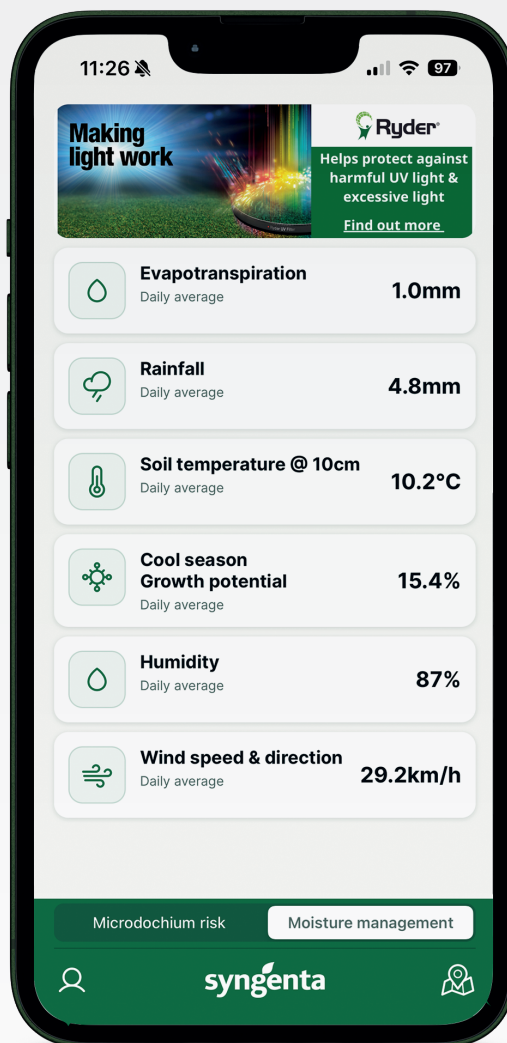

## TURF ADVISOR TOOLS

Pick the appropriate Turf Advisor tools for your dashboard and prioritise their order, to better understand soil moisture levels and when to act.

### RAINFALL

Keep track of recent rainfall and accurate forecasts for the coming days. Instant view of average data for the past two weeks, and historic 10-year records for your current two-week period.

### GROWTH POTENTIAL

Actively growing turf has a higher requirement for soil moisture. The Turf Advisor GP model, expressed as a % of optimum growing conditions, helps prioritise actions. Use the cool season model for UK turf.

### WIND SPEED

Surfaces dry faster in windy conditions. Wind speed and direction can also influence irrigation head spray patterns and opportunities for wetting agent application.