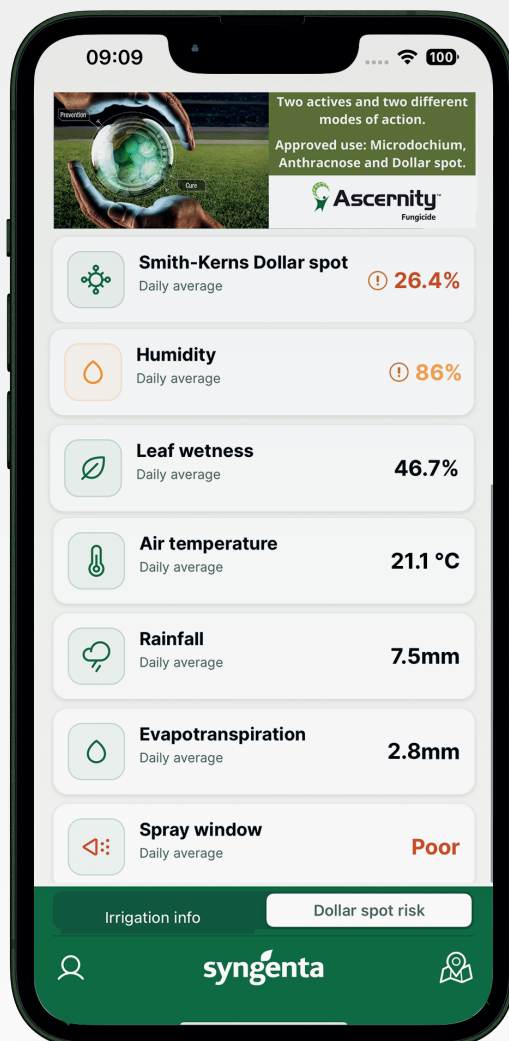

## TURF ADVISOR TOOLS

Pick the appropriate Turf Advisor tools for your dashboard and prioritise their order, to better understand dollar spot risks and when to act.

### HUMIDITY & LEAF WETNESS

Dollar spot thrives in humid conditions and leaf wetness – with dry roots. Turf Advisor provides weather data sets to alert high risk periods, in time to take action before disease breaks out.

### RAINFALL

Keep track of recent rainfall and accurate forecasts for the coming days. Instant view of average data for the past two weeks, and historic 10-year records for your current two-week period.

### EVAPOTRANSPIRATION

Dry soils are associated with more severe outbreaks of dollar spot, particularly where turf is under greater stress. Turf Advisor forecasts of evapotranspiration can help manage and mitigate any deficits earlier and more effectively.